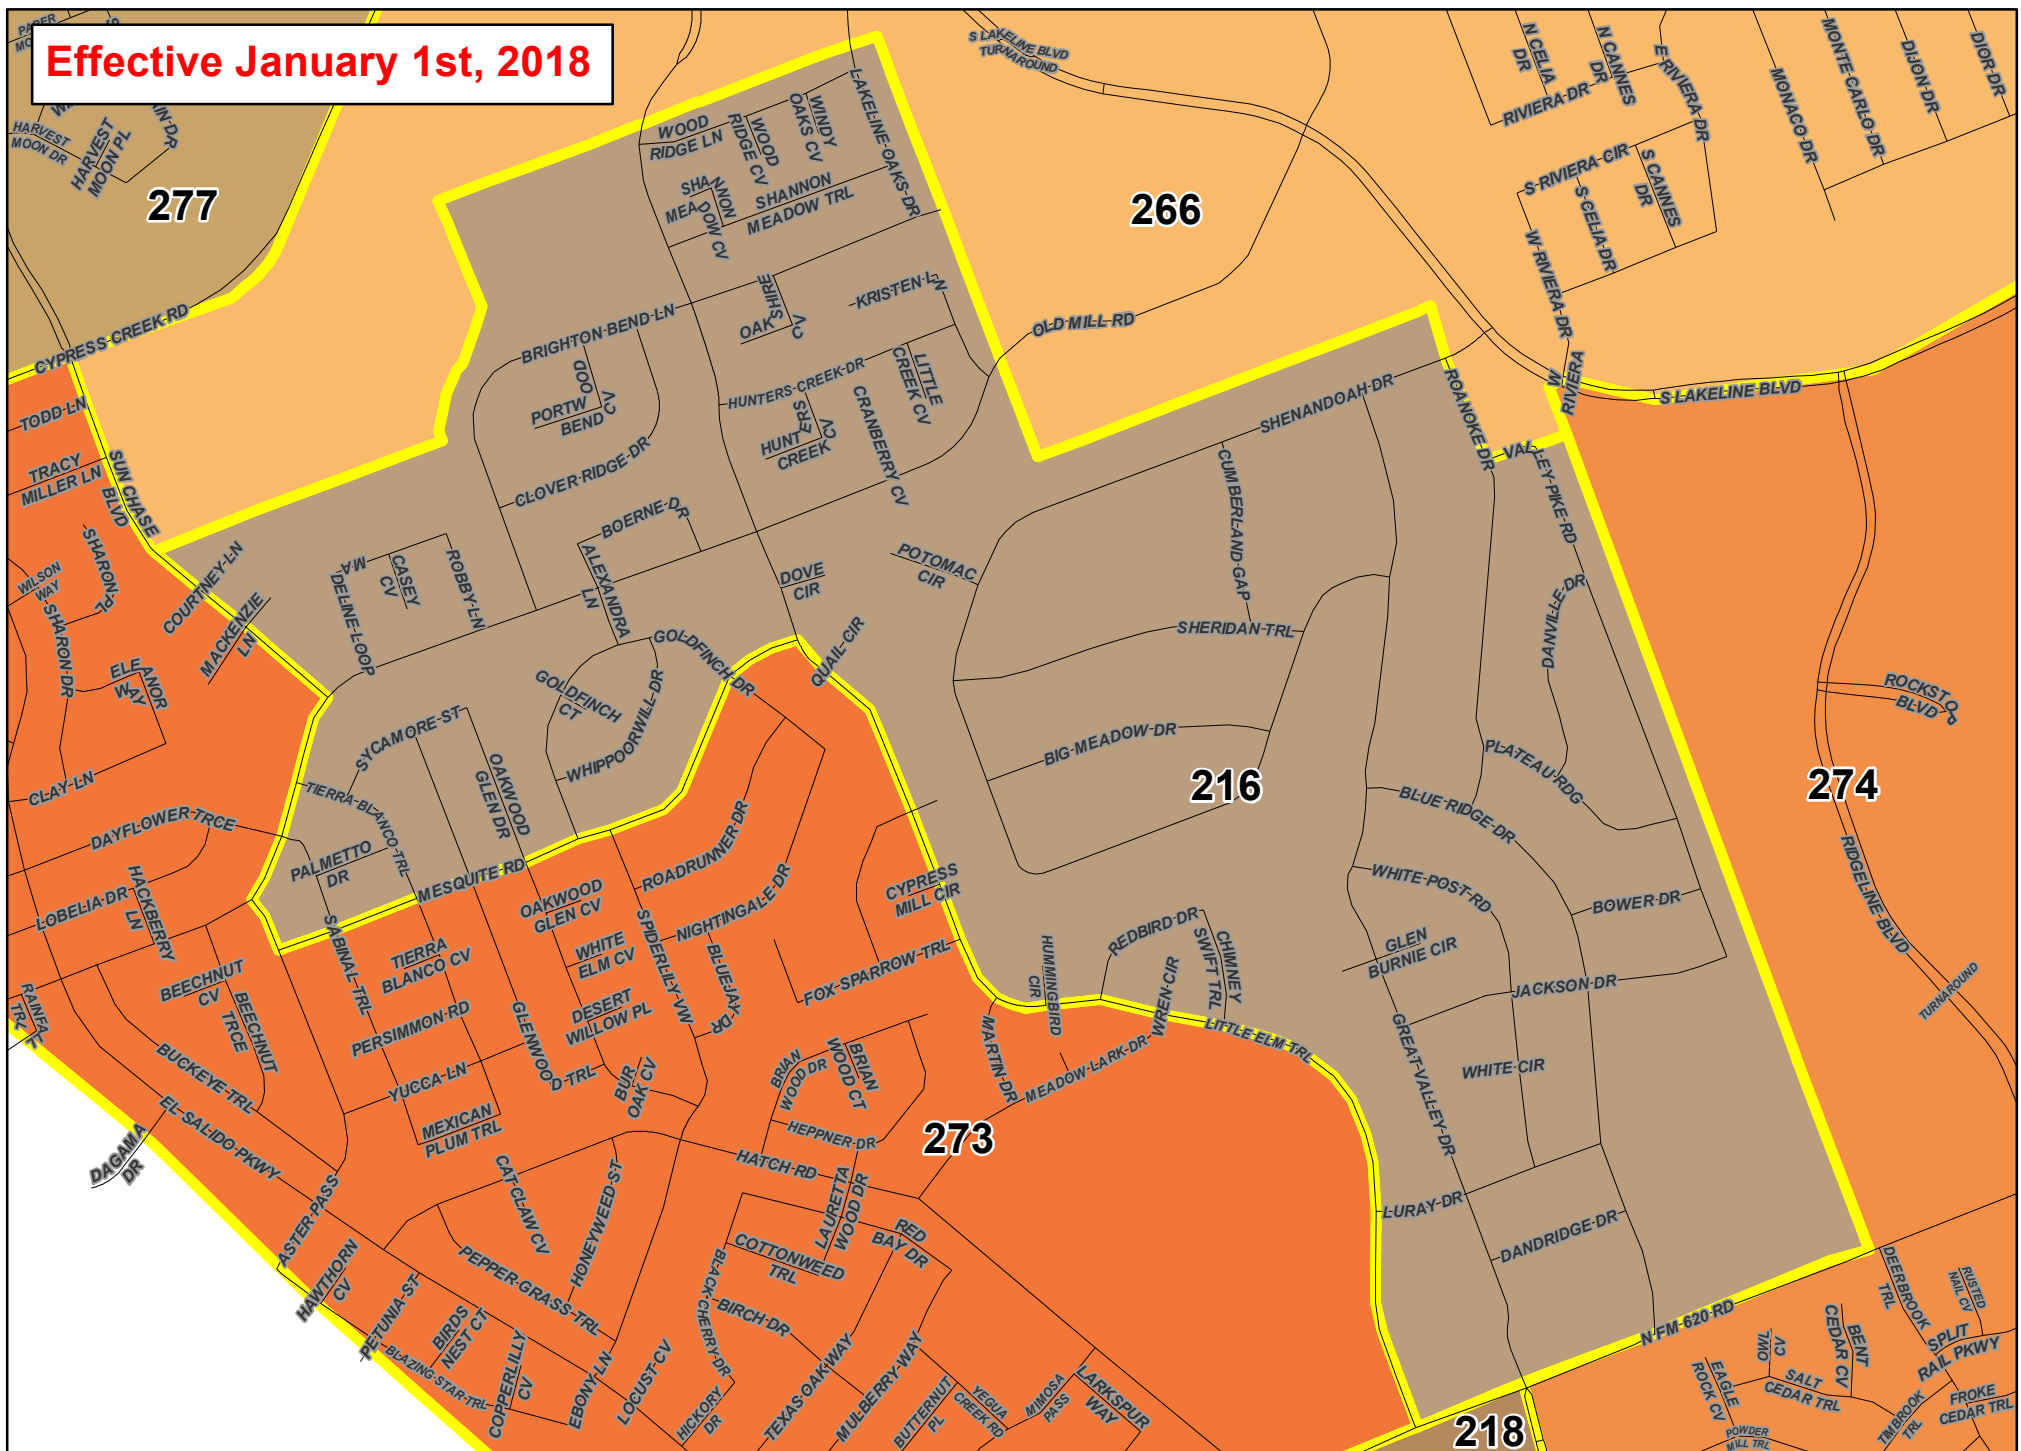

**Effective January 1st, 2018**

**Voter Precinct: 216**