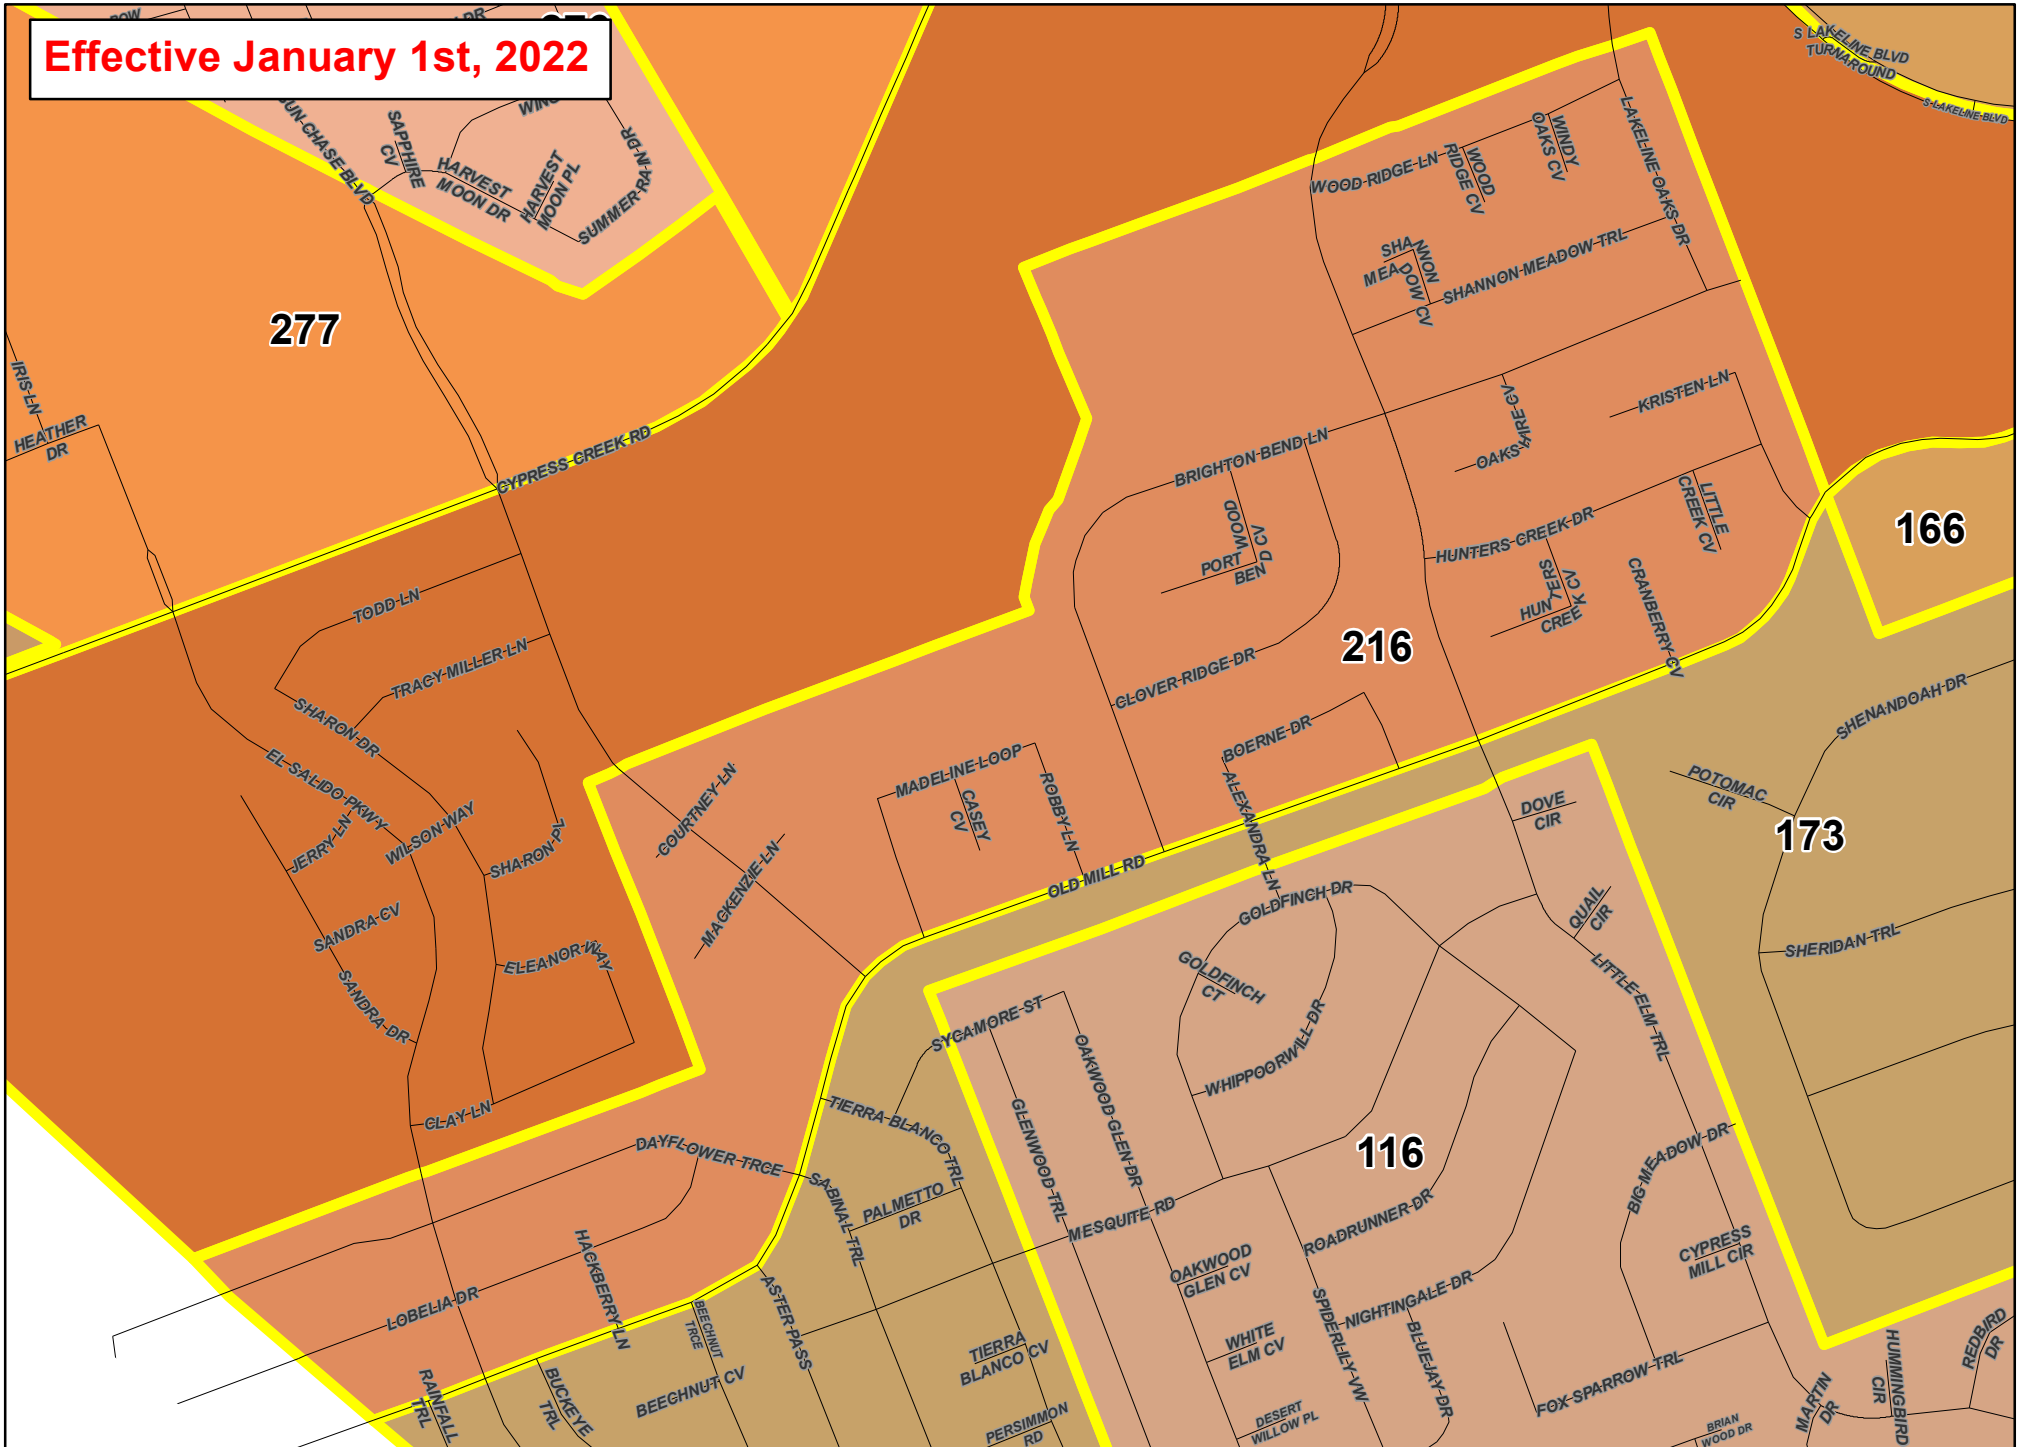

Effective January 1st, 2022

**Voter Precinct: 216**