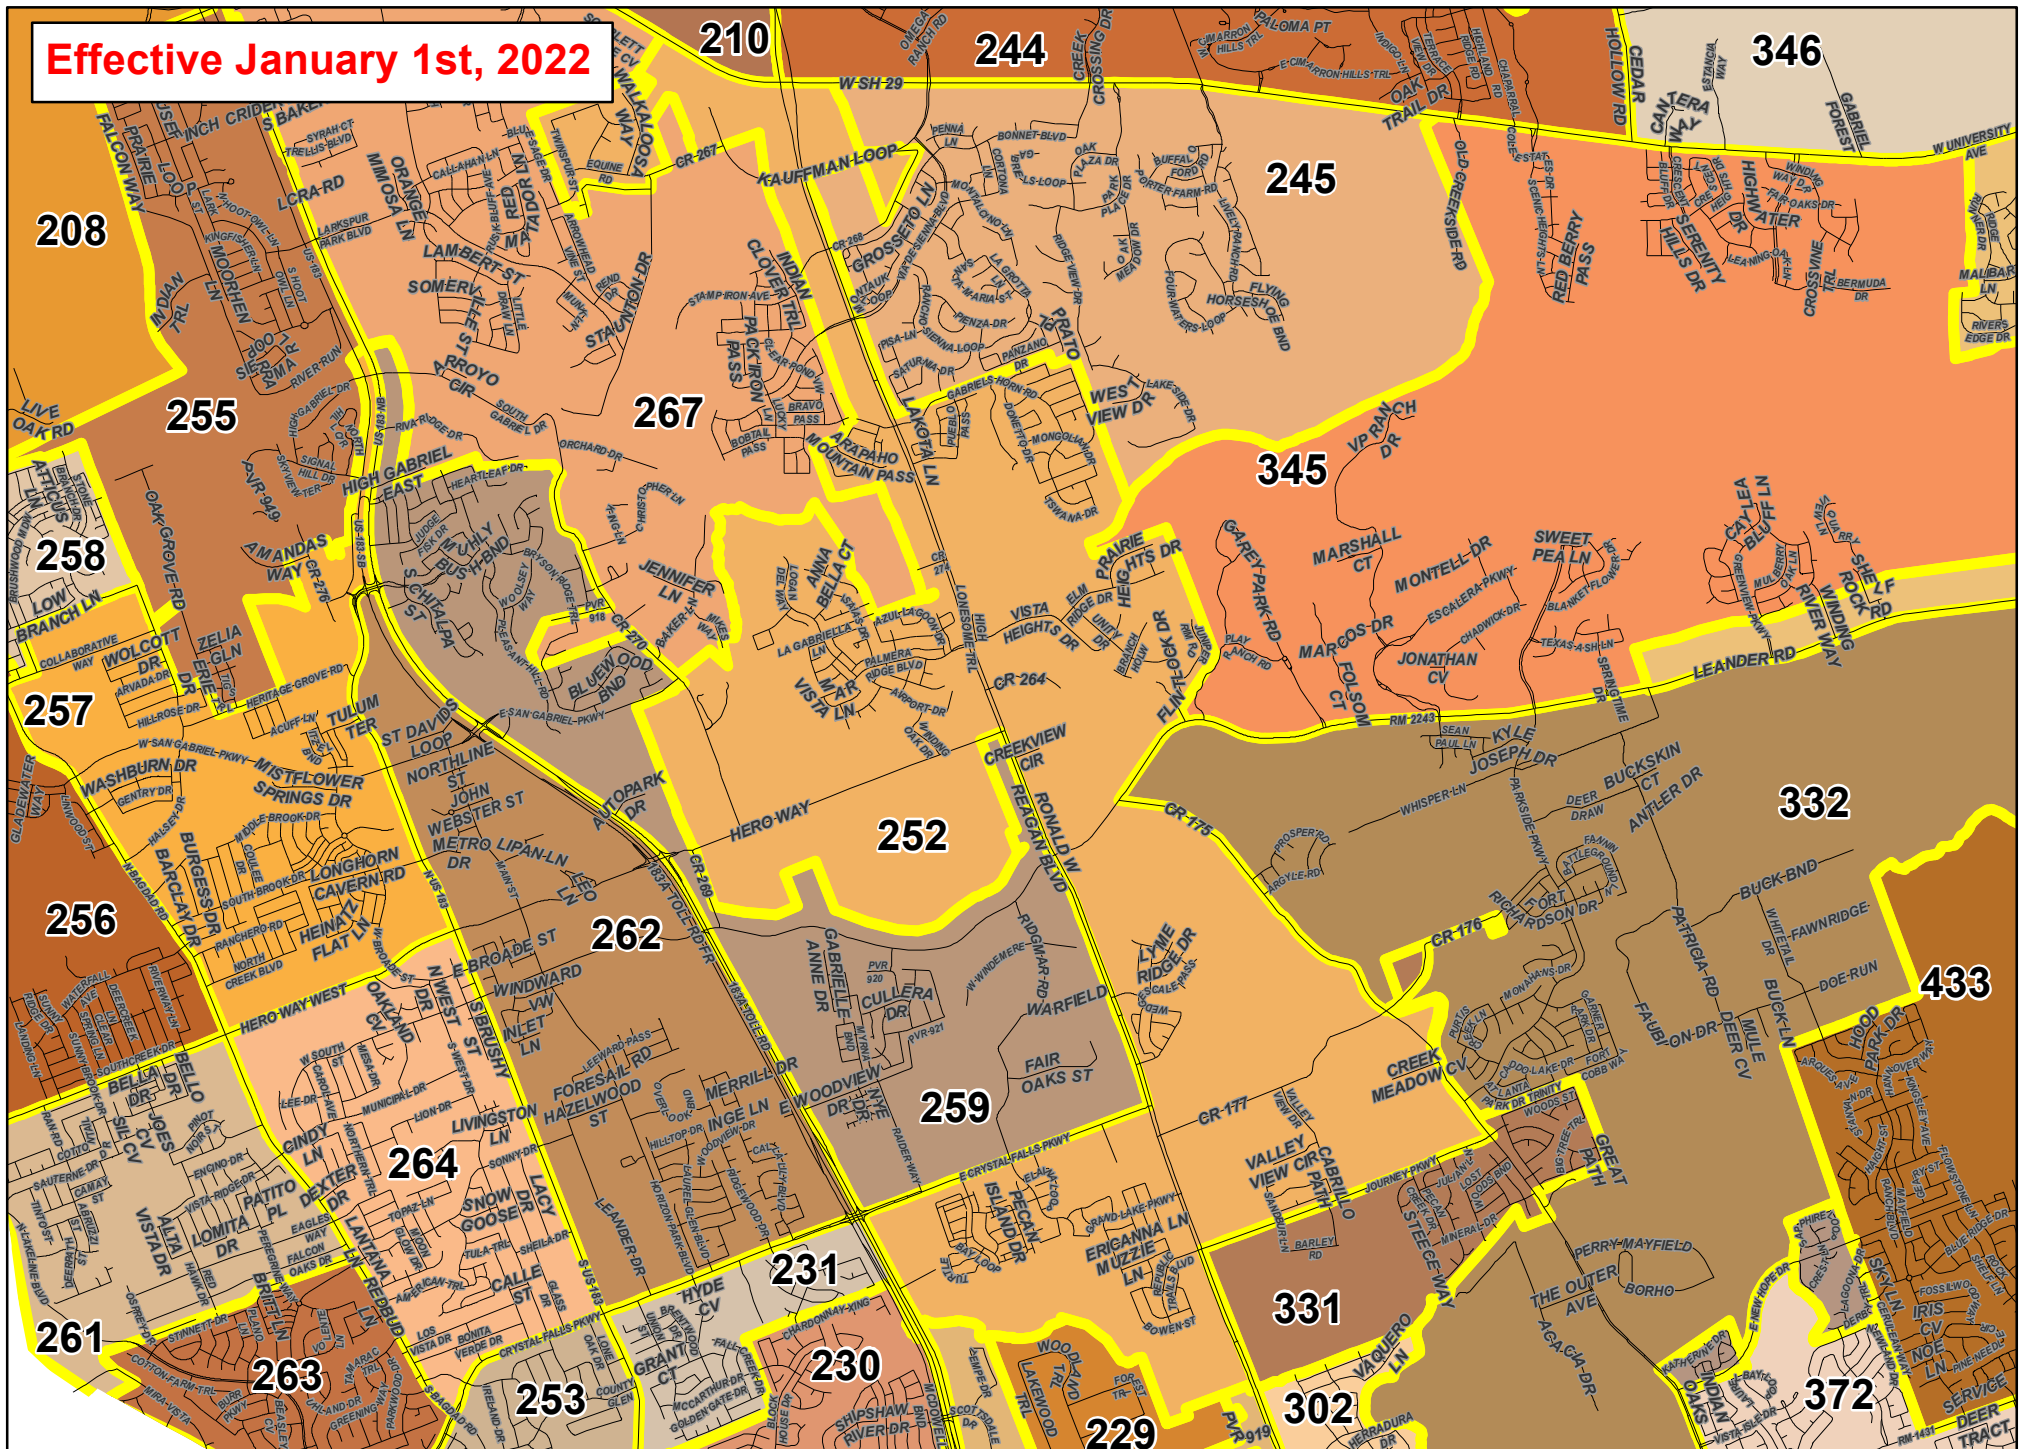

Effective January 1st, 2022

**Voter Precinct: 252**