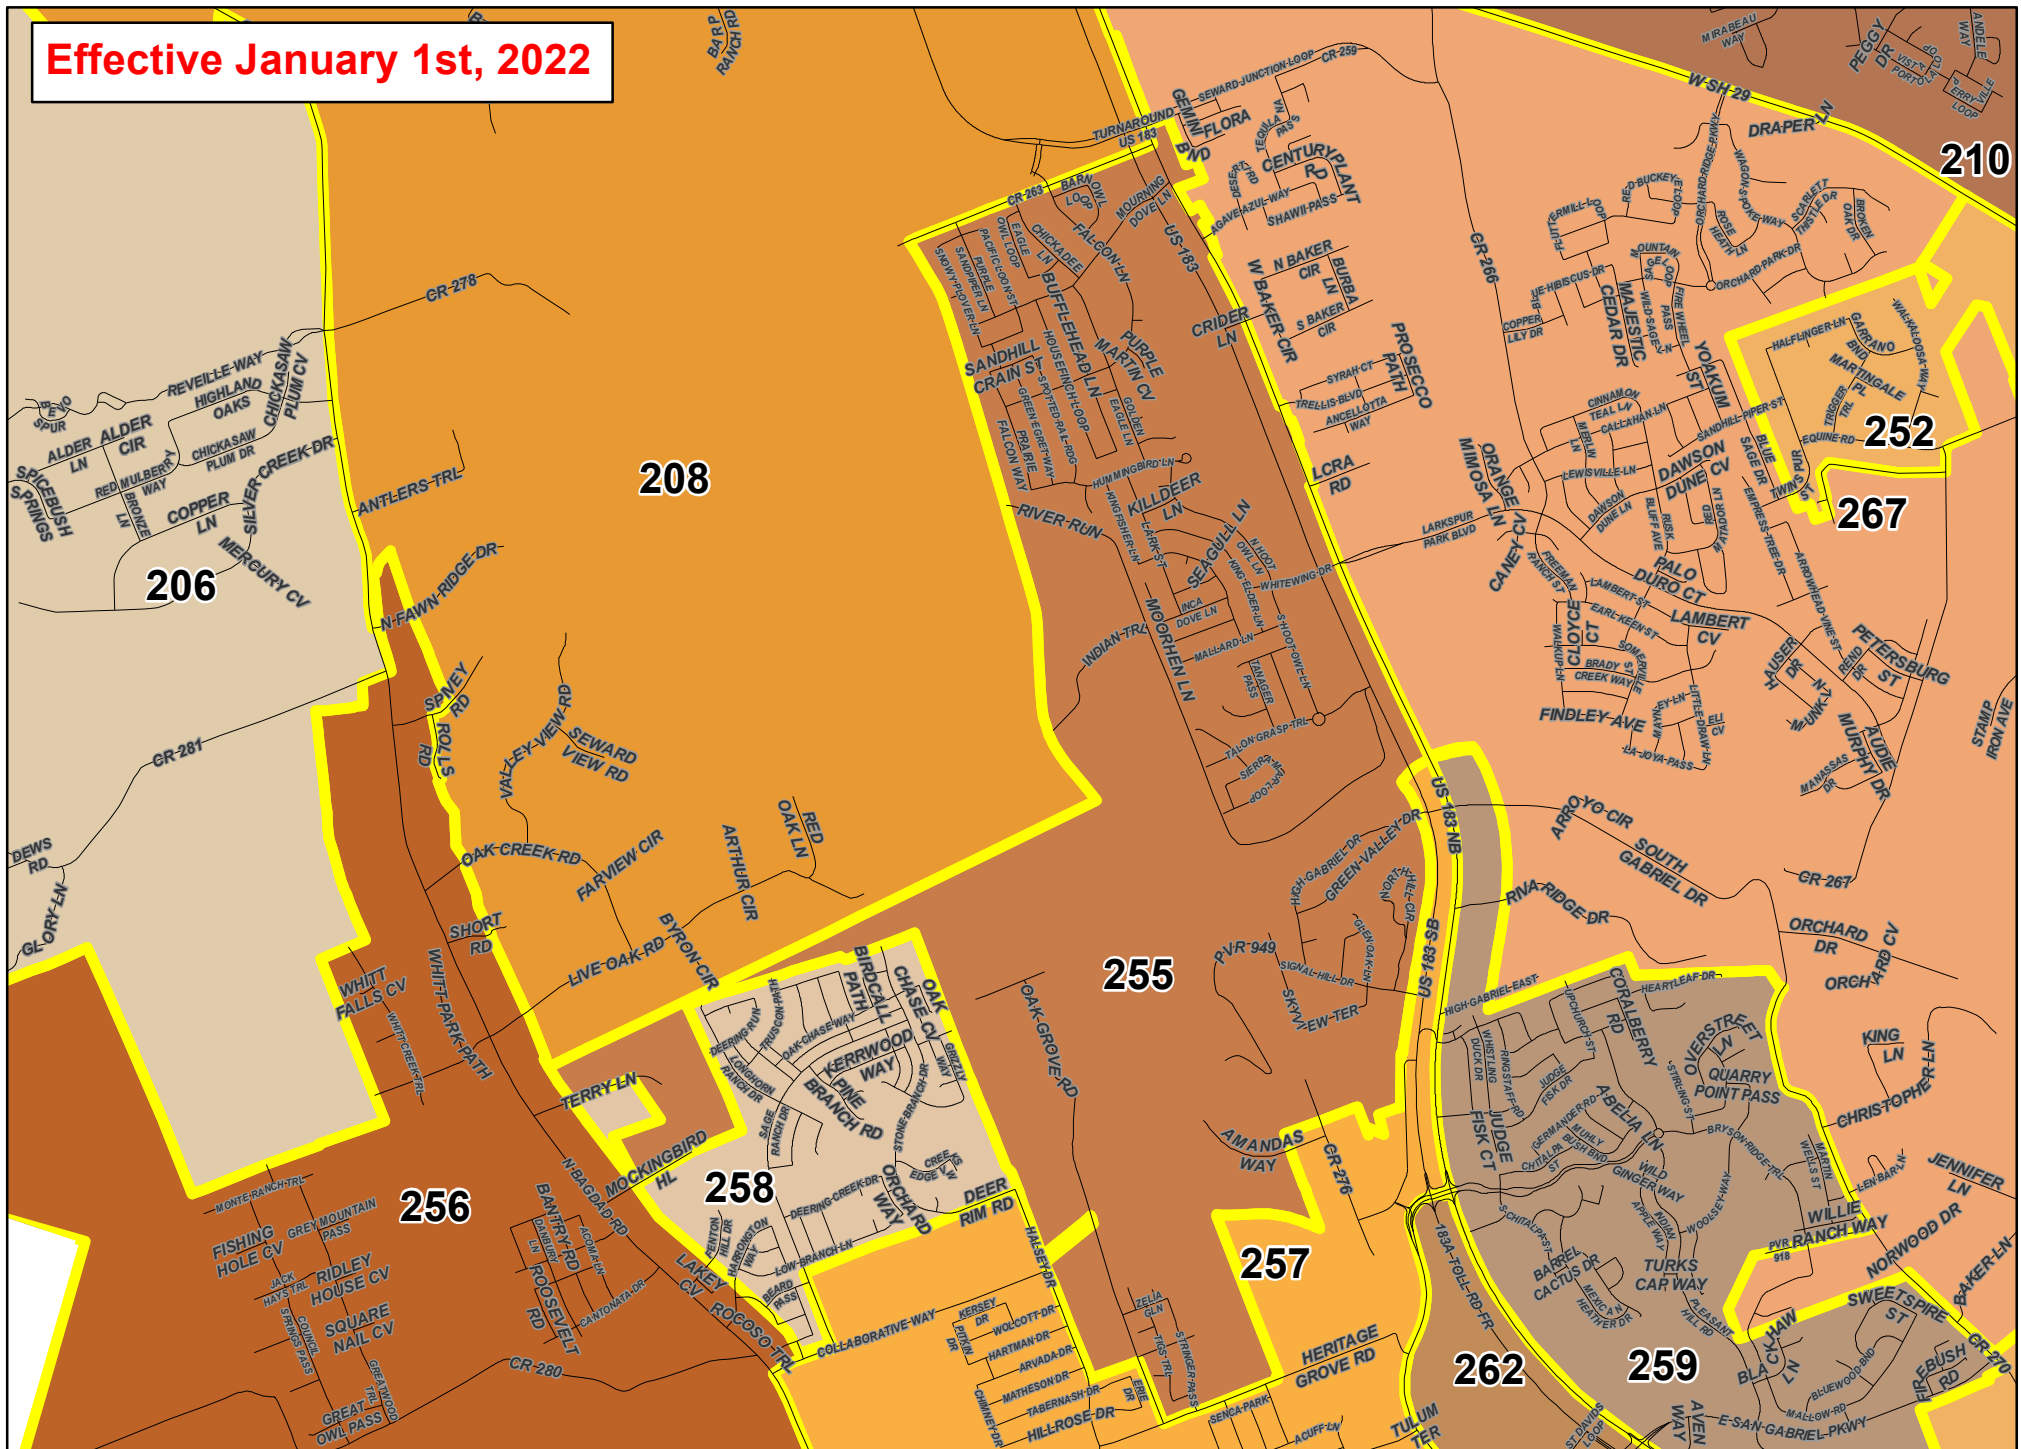

Effective January 1st, 2022

Voter Precinct: 255